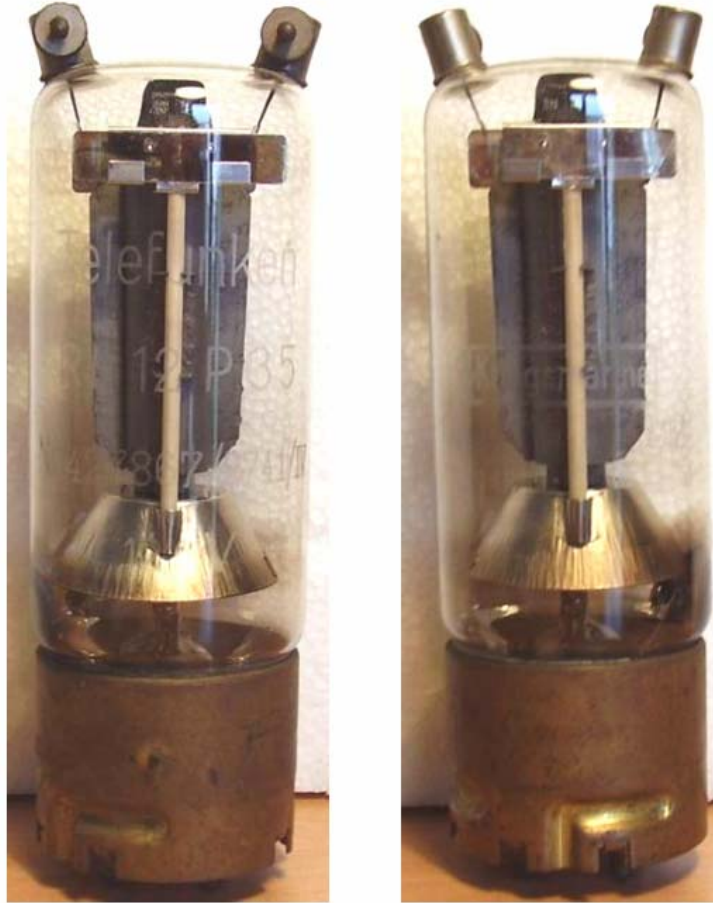

RL12P35 – Transmitting Pentode

Telefunken, WWII.