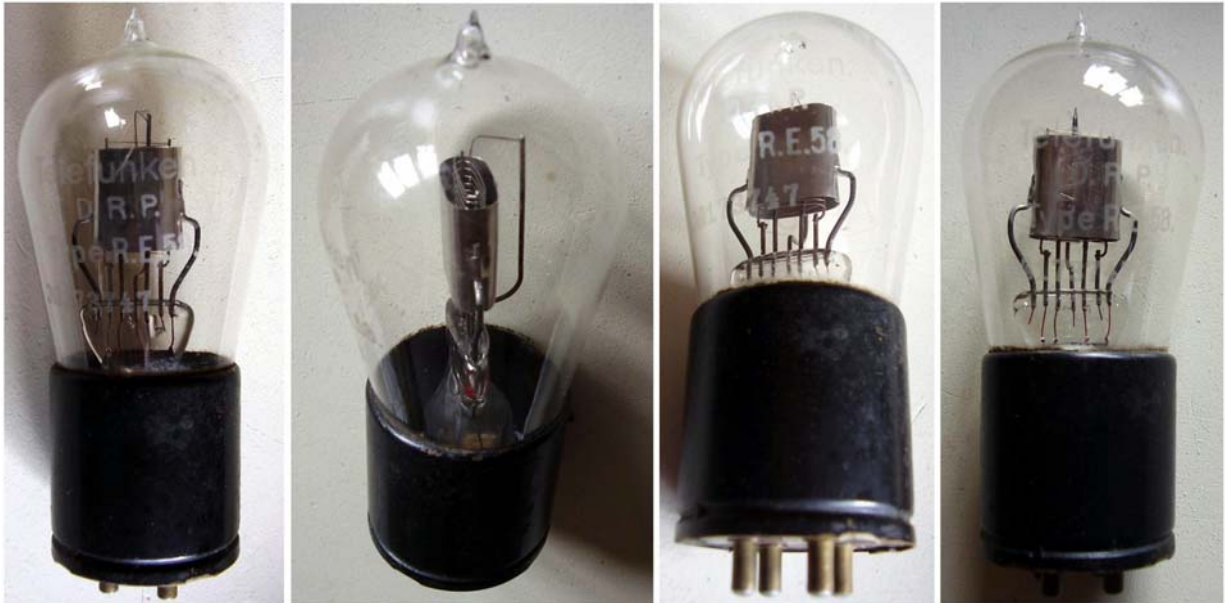

## RE58 - Telefunken Early Triode

This is a quite rare sample of a Telefunken vacuum tube built under RCA licence. It is equivalent to RCA [UV201](#). According to Tyne, the production of RE58 started since 1920, even if it appeared in technical books only in 1923.

Tungsten filamentary cathode. 5 V at 1 A operation.