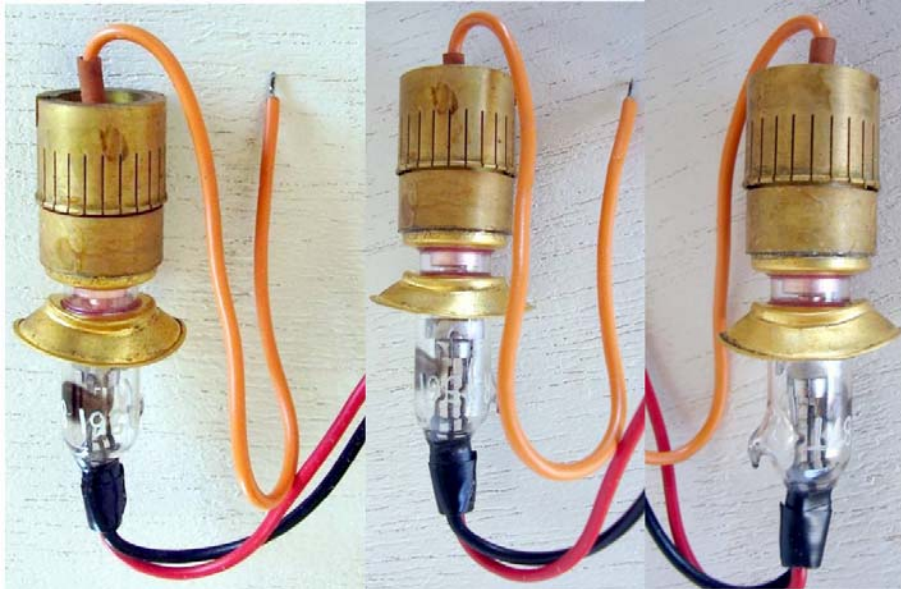

## R9561 – EMI Reflex Klystron

Modified R5222 ([CV2346](#)) to be mounted inside a wide range cavity type 25181. Same frequency range and output power.

Very similar to [R9562](#).