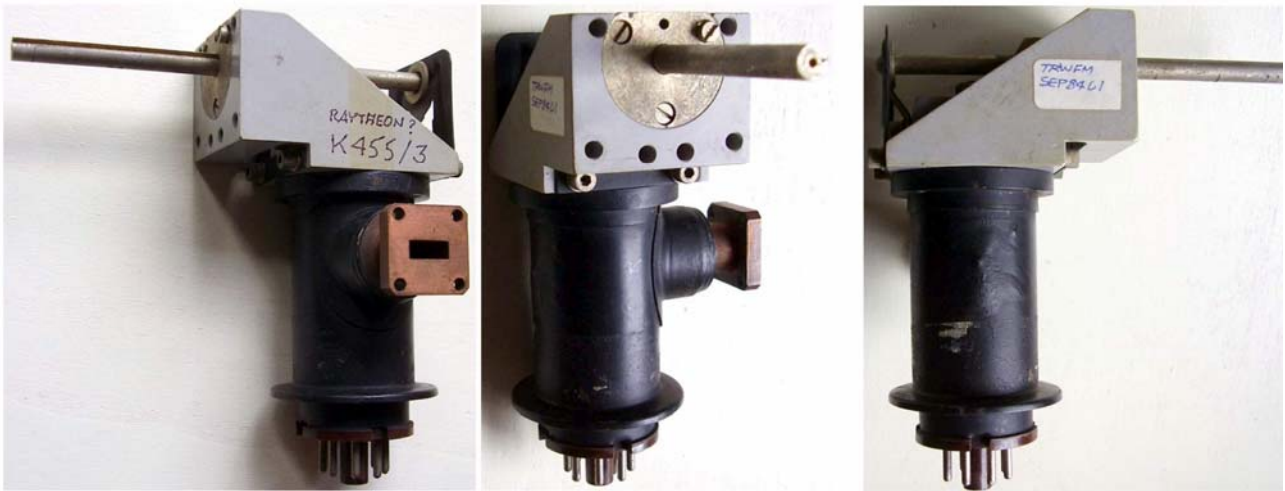

K455-3 – Klystron Reflex, Integral Cavity

Millimeter reflex klystron. Even if it is hand marked as Raytheon K455-3, it looks very similar to the EMI series including R9518, [R9521](#) and R9546. By the way, there is no documented tube with this code in the Raytheon production.