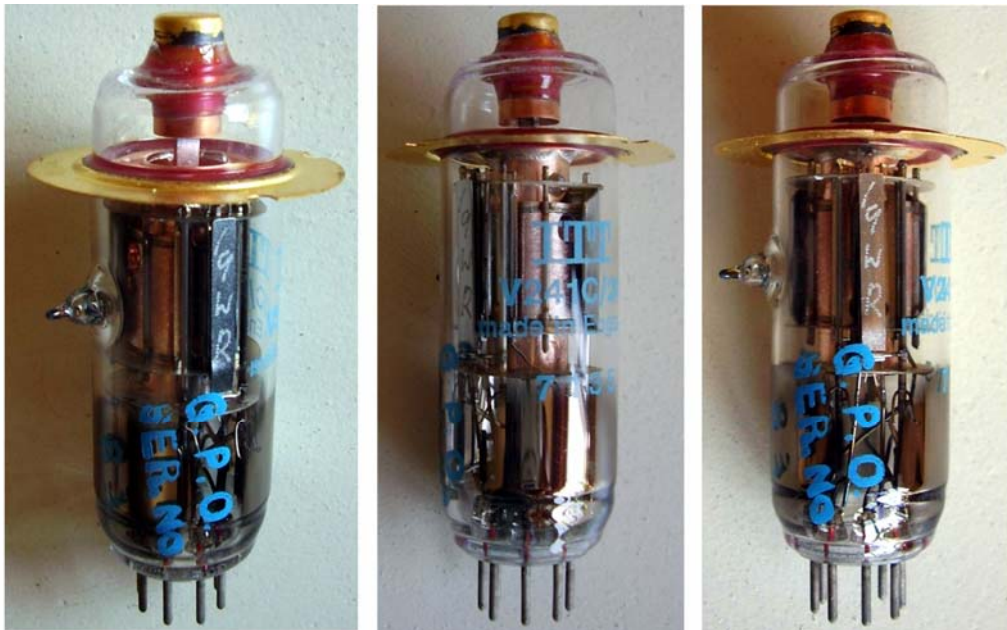

CV6166 / V241C2K - Heil Oscillator

No data available for this Heil oscillator. Probably a frequency variant of the [V241C1K](#).