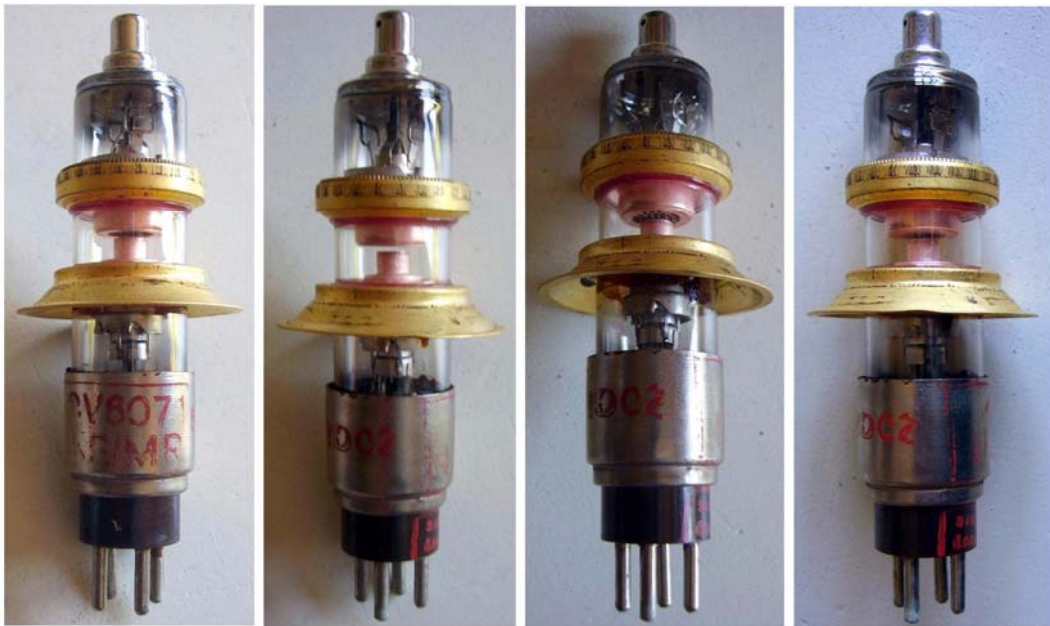

CV6071 - Reflex Klystron

- Click on images to enlarge.

This EMI klystron has more or less the same size of a 6BL6 or of a 6BM6. No data available. Skirted lower flange.

This was a Q.A. sample, serial No. 1002, as written on the metal can below.