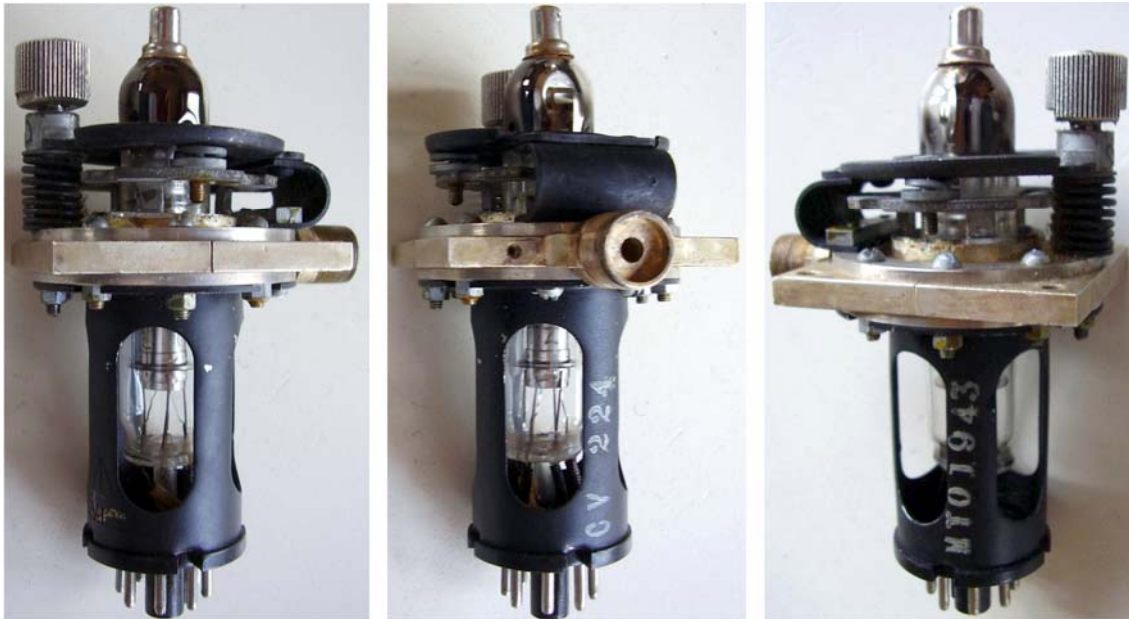

CV224 - X-Band Reflex Klystron

Frequency variant of [CV129](#). Cavity tunes from 9710 to 9645 MHz, otherwise identical.