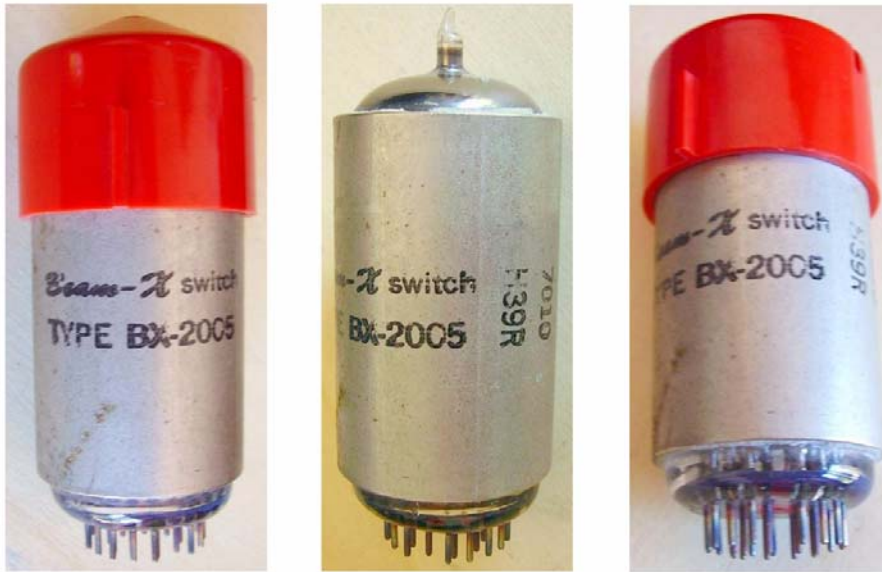

BX2005 – Beam Switch Counter

BX2005 was a shielded variant of the Beam-X counting family. It was used in automatic Xerox copier machines.

Unfortunately no data available on this type.

[The story and the operation of the 'trochotron' beam switching tube can be found in this article.](#)