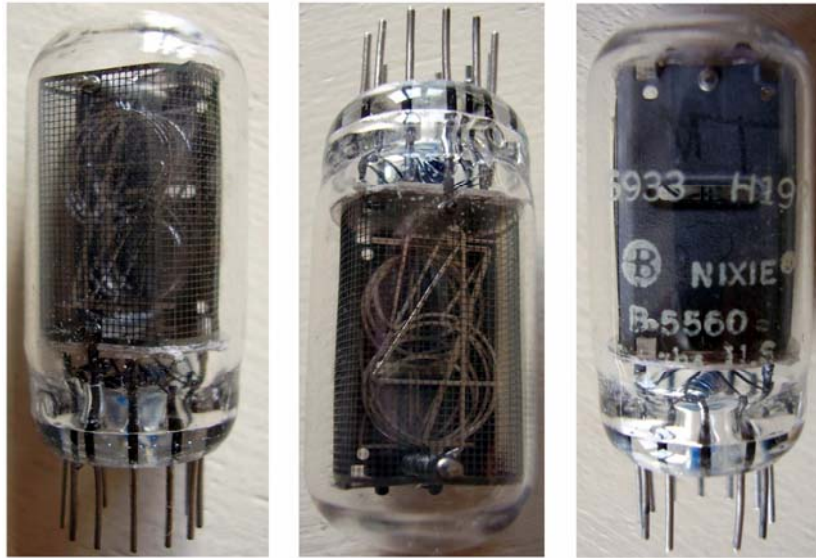

B5560 - 0.52-inch Nixie™, Side View

0.5-inch Nixie™ numeric indicator. Side view, designed to operate upside-down.

Burroughs.