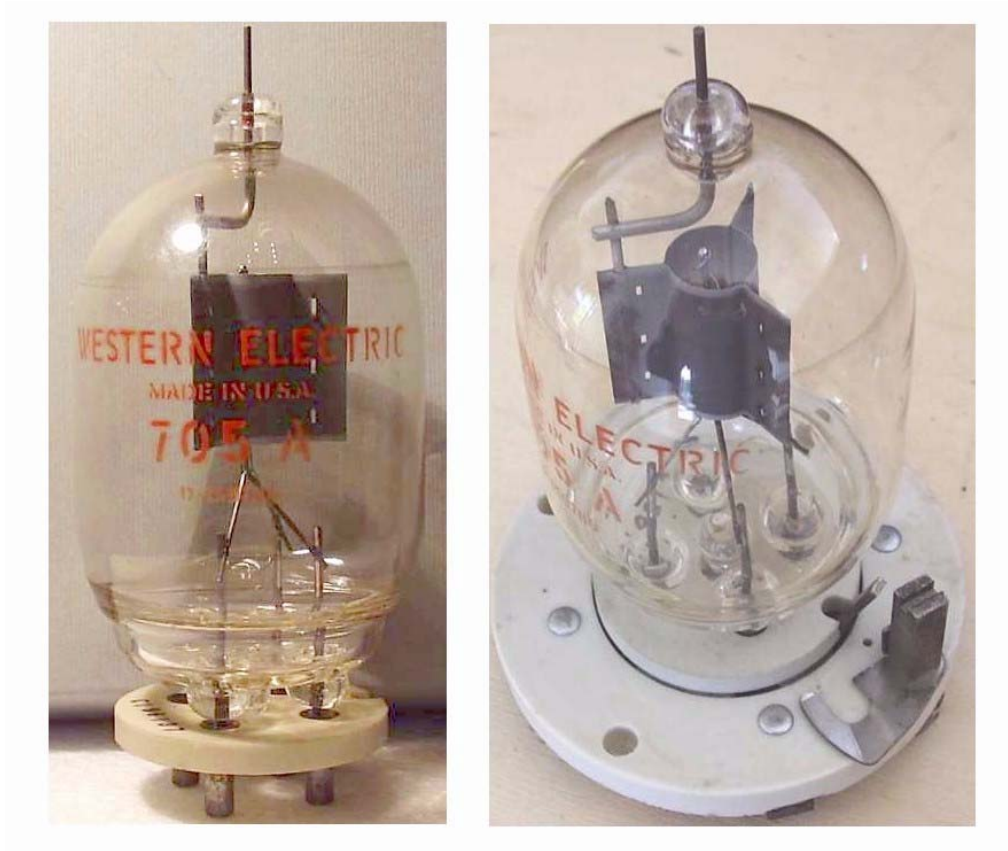

## 705A – HV vacuum rectifier

HV vacuum rectifier. 4-pin notched ceramic dish base. Gridless variant of [356A/B](#) transmitting triode.

30 kV PIV at 100mA.

5A at 5V thoriated-tungsten filament, center tapped.