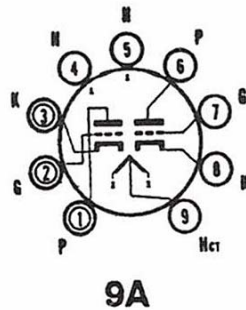

6189 - Dual Hi-Rel Triode

Twin triode, ruggedized 12AU7.

Center tapped heater, 12.6 V at 150 mA, the two sections series connected, or 6.3 V at 300 mA. Both sections in parallel.

9A