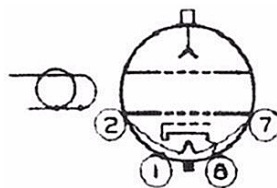

428A – Reflex Klystron

Reflex klystron similar to [723A/B](#) as format and base, tunable from 6.4 to 7.2GHz. 330V resonator voltage.

Western Electric, designed to be used in 7 GHz television relay systems.

6.3V at 460mA heater.

8FH