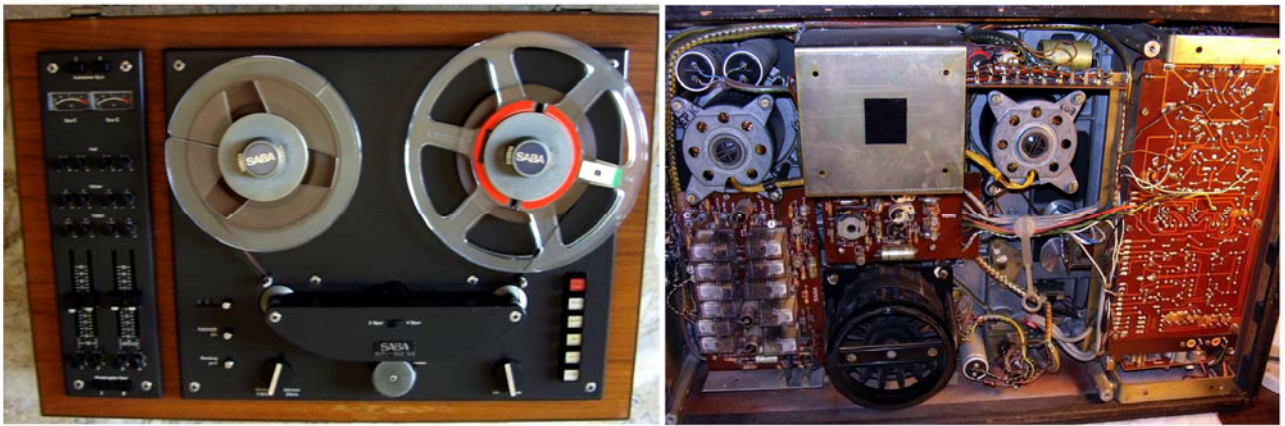

## 600SH Saba - Hi-Fi Tape Recorder

Three-motor stereo tape recorder. Accepts reels up to 22 cm. Two speeds, 9.5 and 19 cm/s, four tracks. All solid-state.

Frequency response 30 to 16000 Hz at 9.5 cm/s and up to 20 KHz at 19 cm/s.