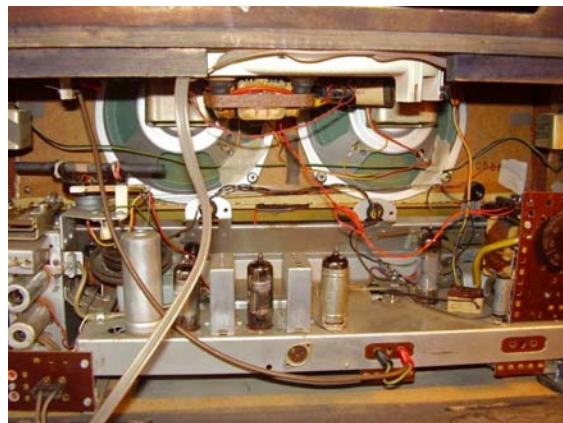

Saba Phono Super 8, 1957 – 1958

This is a clean table radio and record player built around 1958. Four bands, LW, MW, SW and FM. Double tuning index with coaxial knobs for AM and FM. Adjustable built-in ferrite antenna. Separate treble and bass controls, plus one tone register key. Four speakers, including two tweeters in the sides. Perpetuum Ebner four speeds turntable with PE10 monophonic cartridge.

7 tubes: EC92, EC92, ECH81, EBF89, EABC80, EL84, EM84, plus selenium bridge rectifier.

Key features:

- **Built-in record player**
- **Four speakers**
- **Excellent sound!**

Keep them alive!